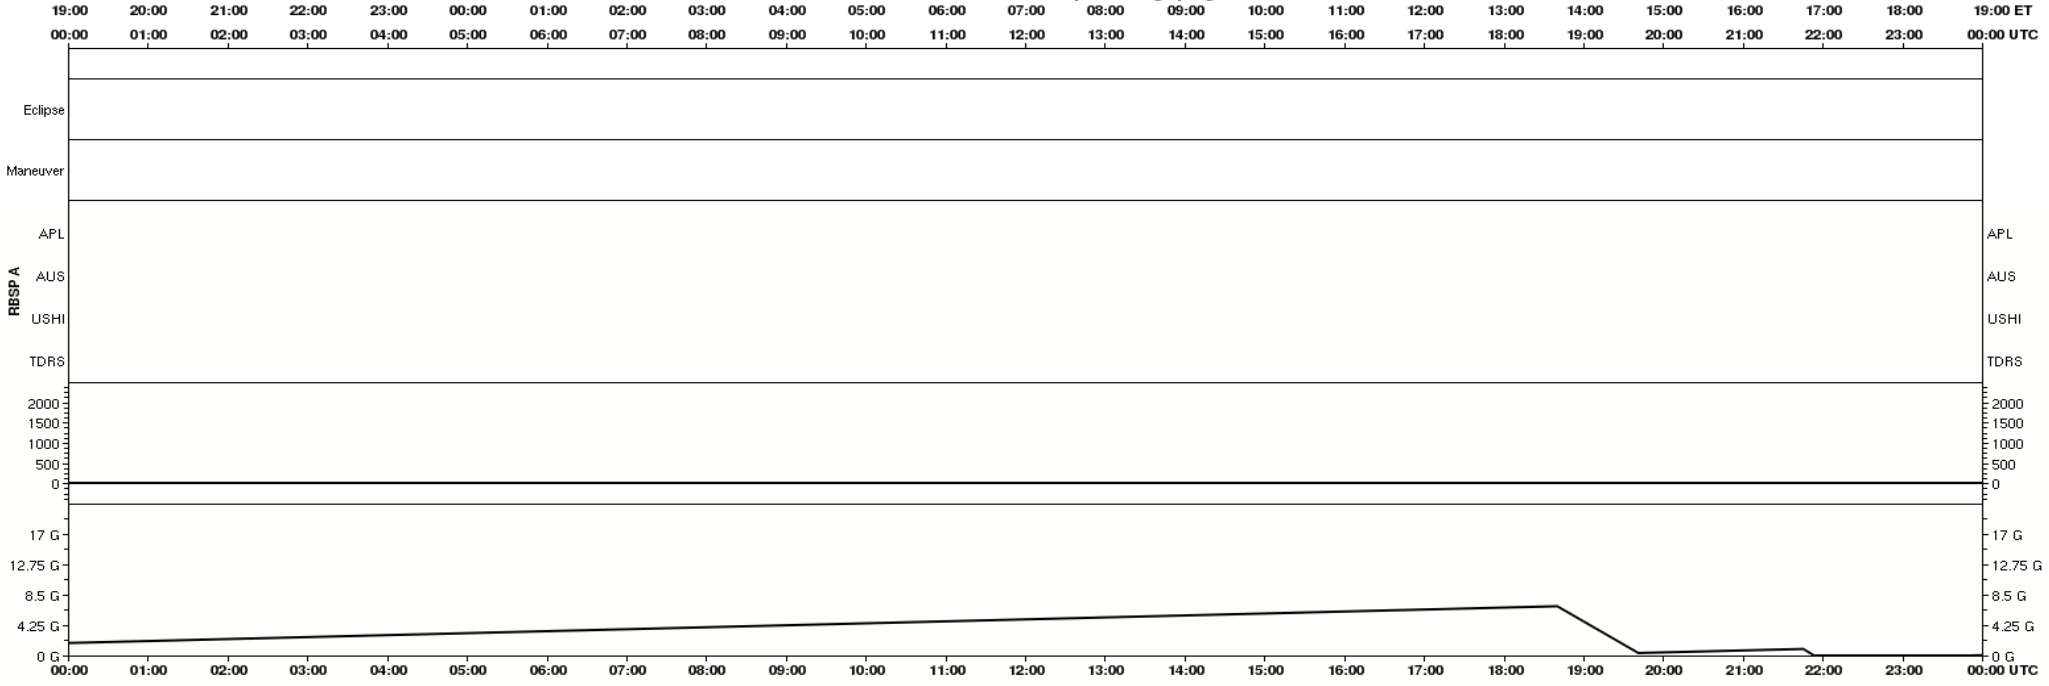

GT_GRAPH_TITLE - rbsp__01.gt.png

Color Legend:

■ Eclipse obstructed by Moon	■ Eclipse obstructed by Sun	■ Eclipse obstructed by Earth
■ Scheduled Maneuvers	■ Maneuvers Setup	■ TDRS Scheduled Contacts
■ APL Scheduled Contacts	■ NEN Scheduled Contacts	■ S/C Command Load Scheduled
□ View Periods		